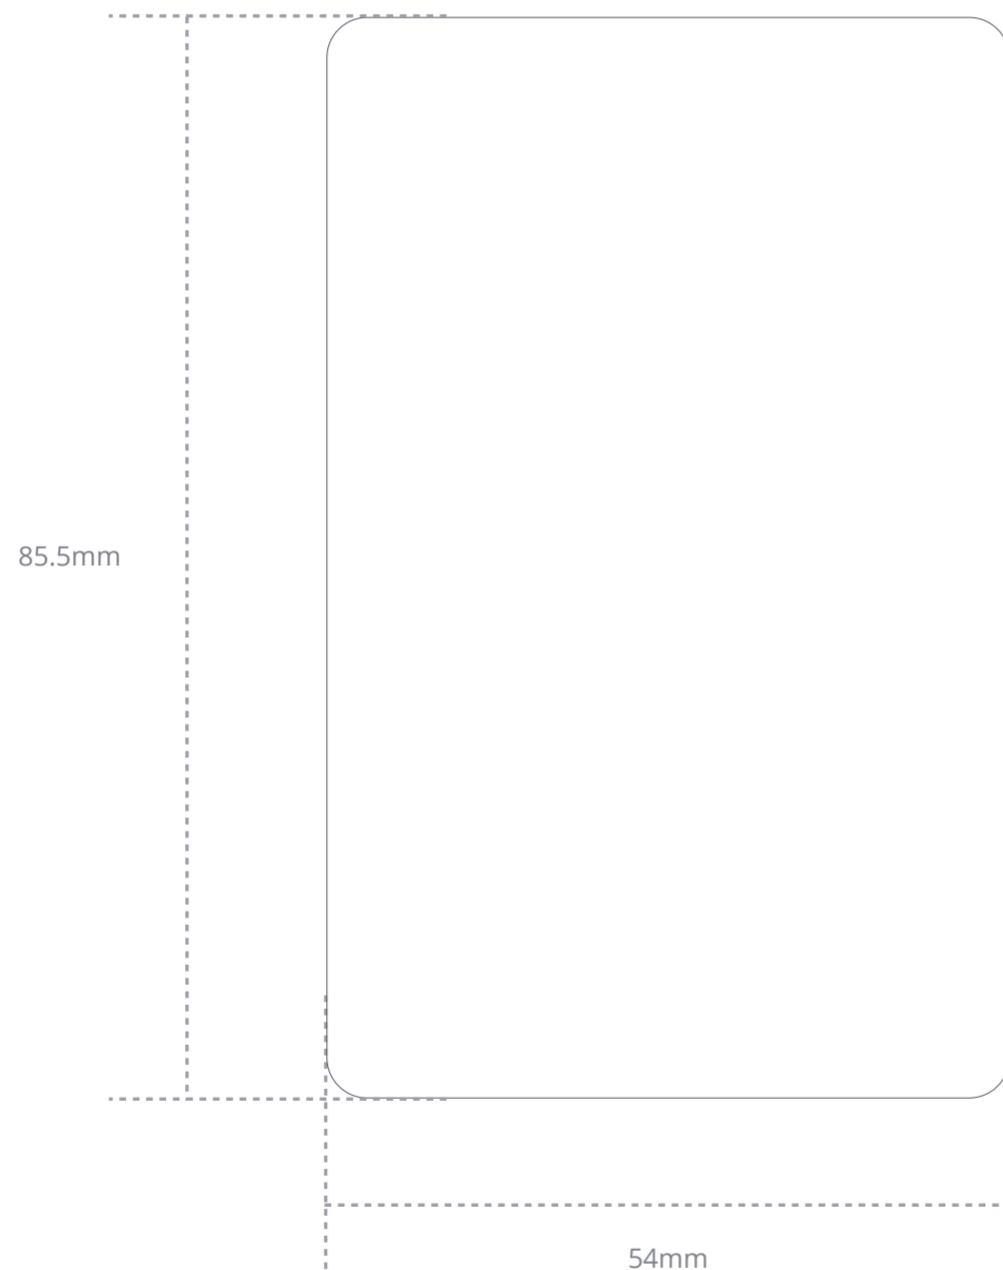

RFID HOTEL KEY CARD

85.5*54*0.8MM CMYK CARD PRINT

BY SUBMITTING YOUR APPROVAL OF THE ORDER & ARTWORK, YOU ARE ACCOUNTABLE & AGREE ALL THE DETAILS ON ORDER & ARTWORD ARE ACCURATE TO YOUR REQUESTS. ONCE WE RECEIVE YOUR MANDATORY EMAIL APPROVAL, PRODUCTION WILL BEGIN. IF YOU MAKE ANY CHANGES TO THE ORDER AFTER YOUR APPROVAL, YOU WILL BE FINANCIALLY RESPONSIBLE FOR WHAT HAS BEEN PRODUCED & TIMELINES MAY BE AFFECTED. DUE TO DIFFERING SCREEN RESOLUTIONS, THE COLORS IN THE TEMPLATE ARE A GUIDE. THE PANTONES DENOTED IN THE ARTWORK WILL BE USED FOR MATCHING, BUT THE COLORS OF THE FINAL PRODUCT MAY HAVE A MAX VARIANCE OF 5-10%

FRONT

BACK